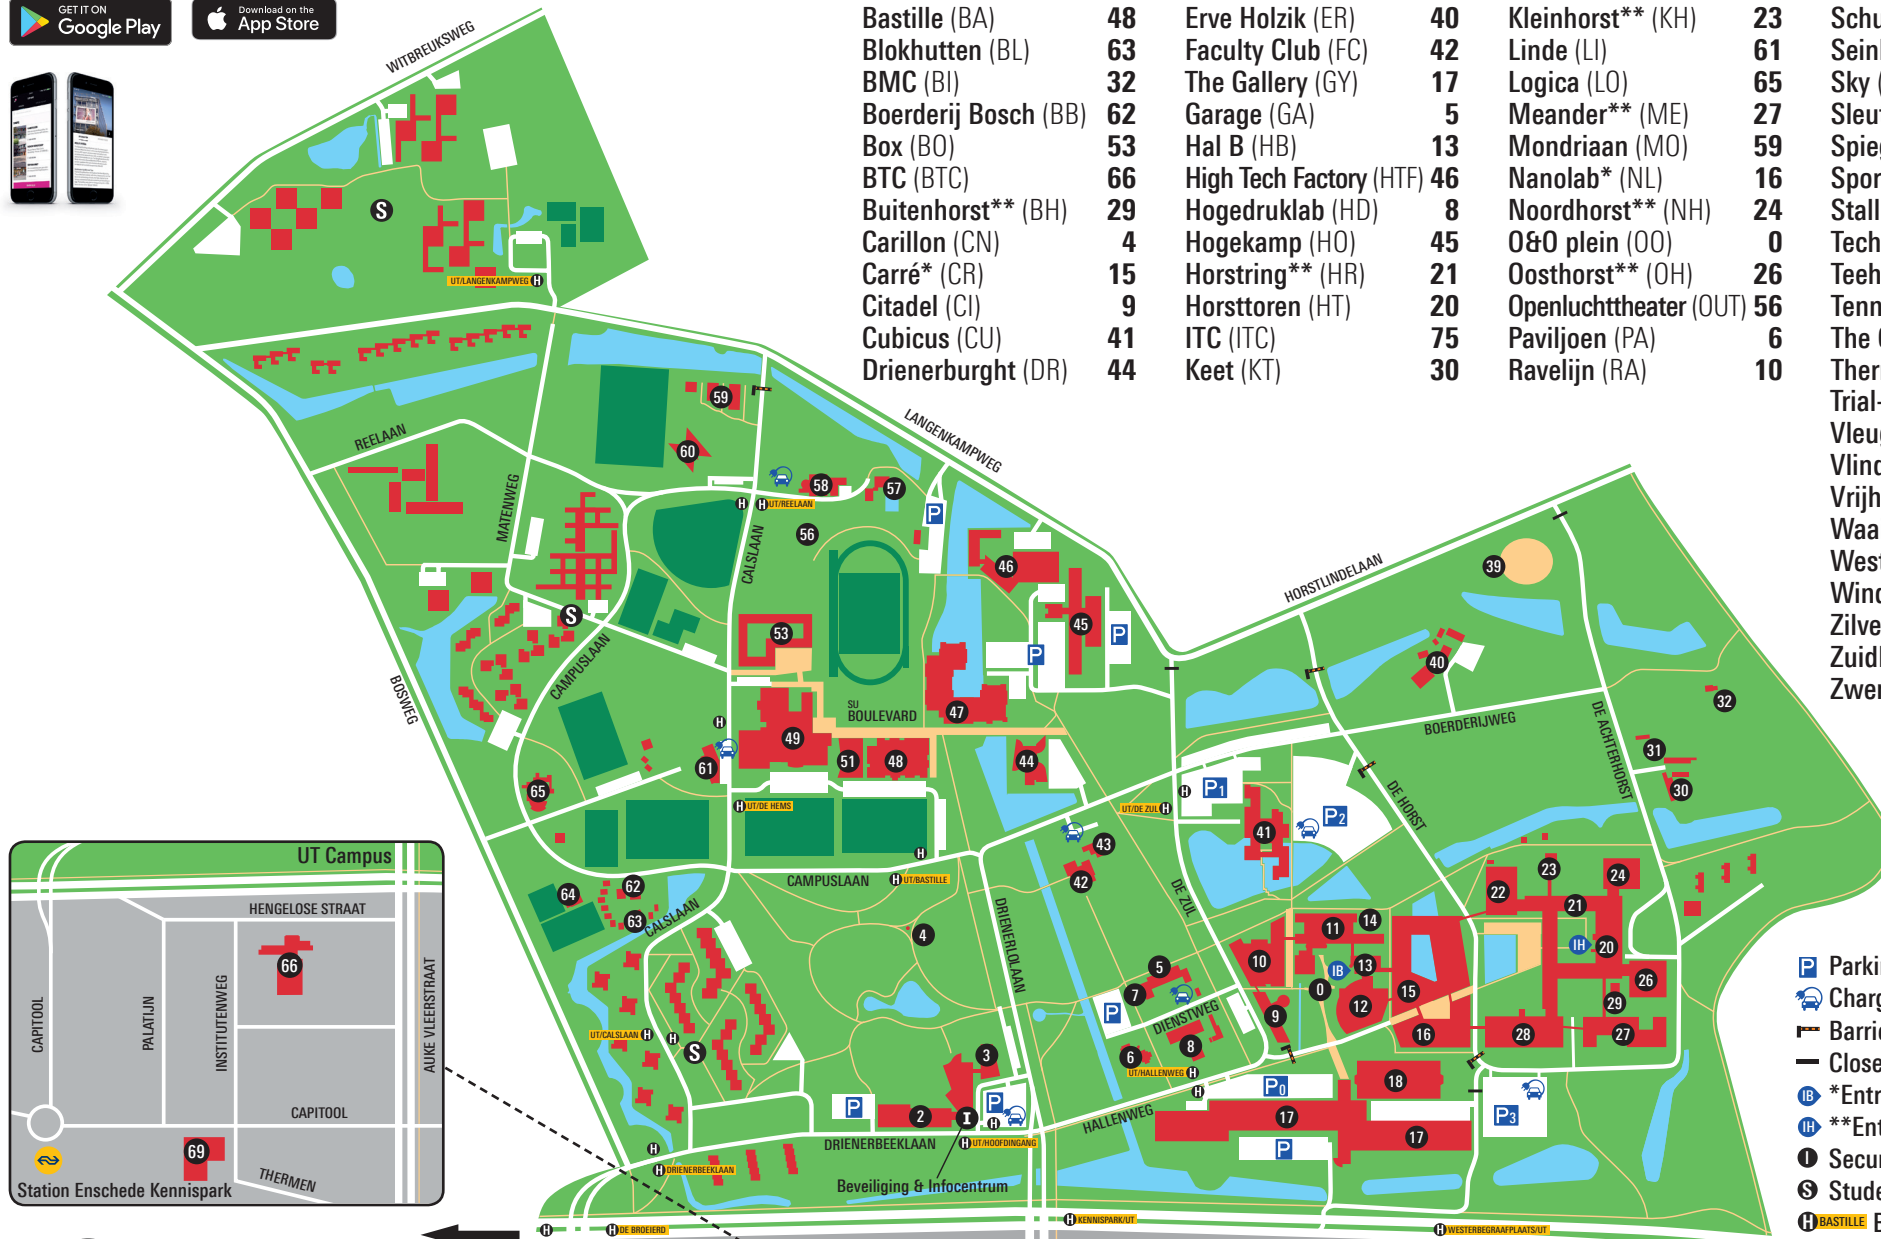

This map is downloadable at [www.utwente.nl/campusmap](http://www.utwente.nl/campusmap)

For a 3d-version see [maps.utwente.nl](http://maps.utwente.nl)

OR DOWNLOAD THE **CAMPUS APP!**

# MAP OF THE UNIVERSITY OF TWENTE

Bastille (BA)	48	Erve Holzik (ER)	40	Kleinhorst** (KH)	23	Schuur (SR)	43
Blokhutten (BL)	63	Faculty Club (FC)	42	Linde (LI)	61	Seinhuis (SH)	7
BMC (BI)	32	The Gallery (GY)	17	Logica (LO)	65	Sky (SK)	51
Boerderij Bosch (BB)	62	Garage (GA)	5	Meander** (ME)	27	Sleutel (SL)	58
Box (BO)	53	Hal B (HB)	13	Mondriaan (MO)	59	Spiegel (SP)	2
BTC (BTC)	66	High Tech Factory (HTF)	46	Nanolab* (NL)	16	Sportcentrum (SC)	49
Buitenhorst** (BH)	29	Hogedruklab (HD)	8	Noordhorst** (NH)	24	Stall (ST)	63
Carillon (CN)	4	Hogekamp (HO)	45	O&O plein (OO)	0	Technohal (TL)	18
Carre* (CR)	15	Horstring** (HR)	21	Oosthorst** (OH)	26	Teehuis (TH)	14
Citadel (CI)	9	Horsttoren (HT)	20	Openluchttheater (OUT)	56	Tennispark (TP)	64
Cubicus (CU)	41	ITC (ITC)	75	Paviljoen (PA)	6	The Gallery (GY)	17
Drienerburght (DR)	44	Keet (KT)	30	Ravelijn (RA)	10	Therm (TM)	69

- Parking
- Charging point electric car
- Barrier
- Closed road
- \*Entrance via Hal B
- \*\*Entrance via Horsttoren
- Security service office
- Student housing
- BASTILLE Bus stop

Hengelo    
 Station Kennispark    
 66 BTC Hengelosestraat 705    
 69 Therm Capitoel 40a    
 Watersportcomplex    
 A 35    
 ITC 75    
 Enschede

#### Route to faculty ITC 75

Follow the route to the University  
After the roundabout, turn right (follow 'Centrum')  
After 3 km, you will find the ITC building at your right-hand side